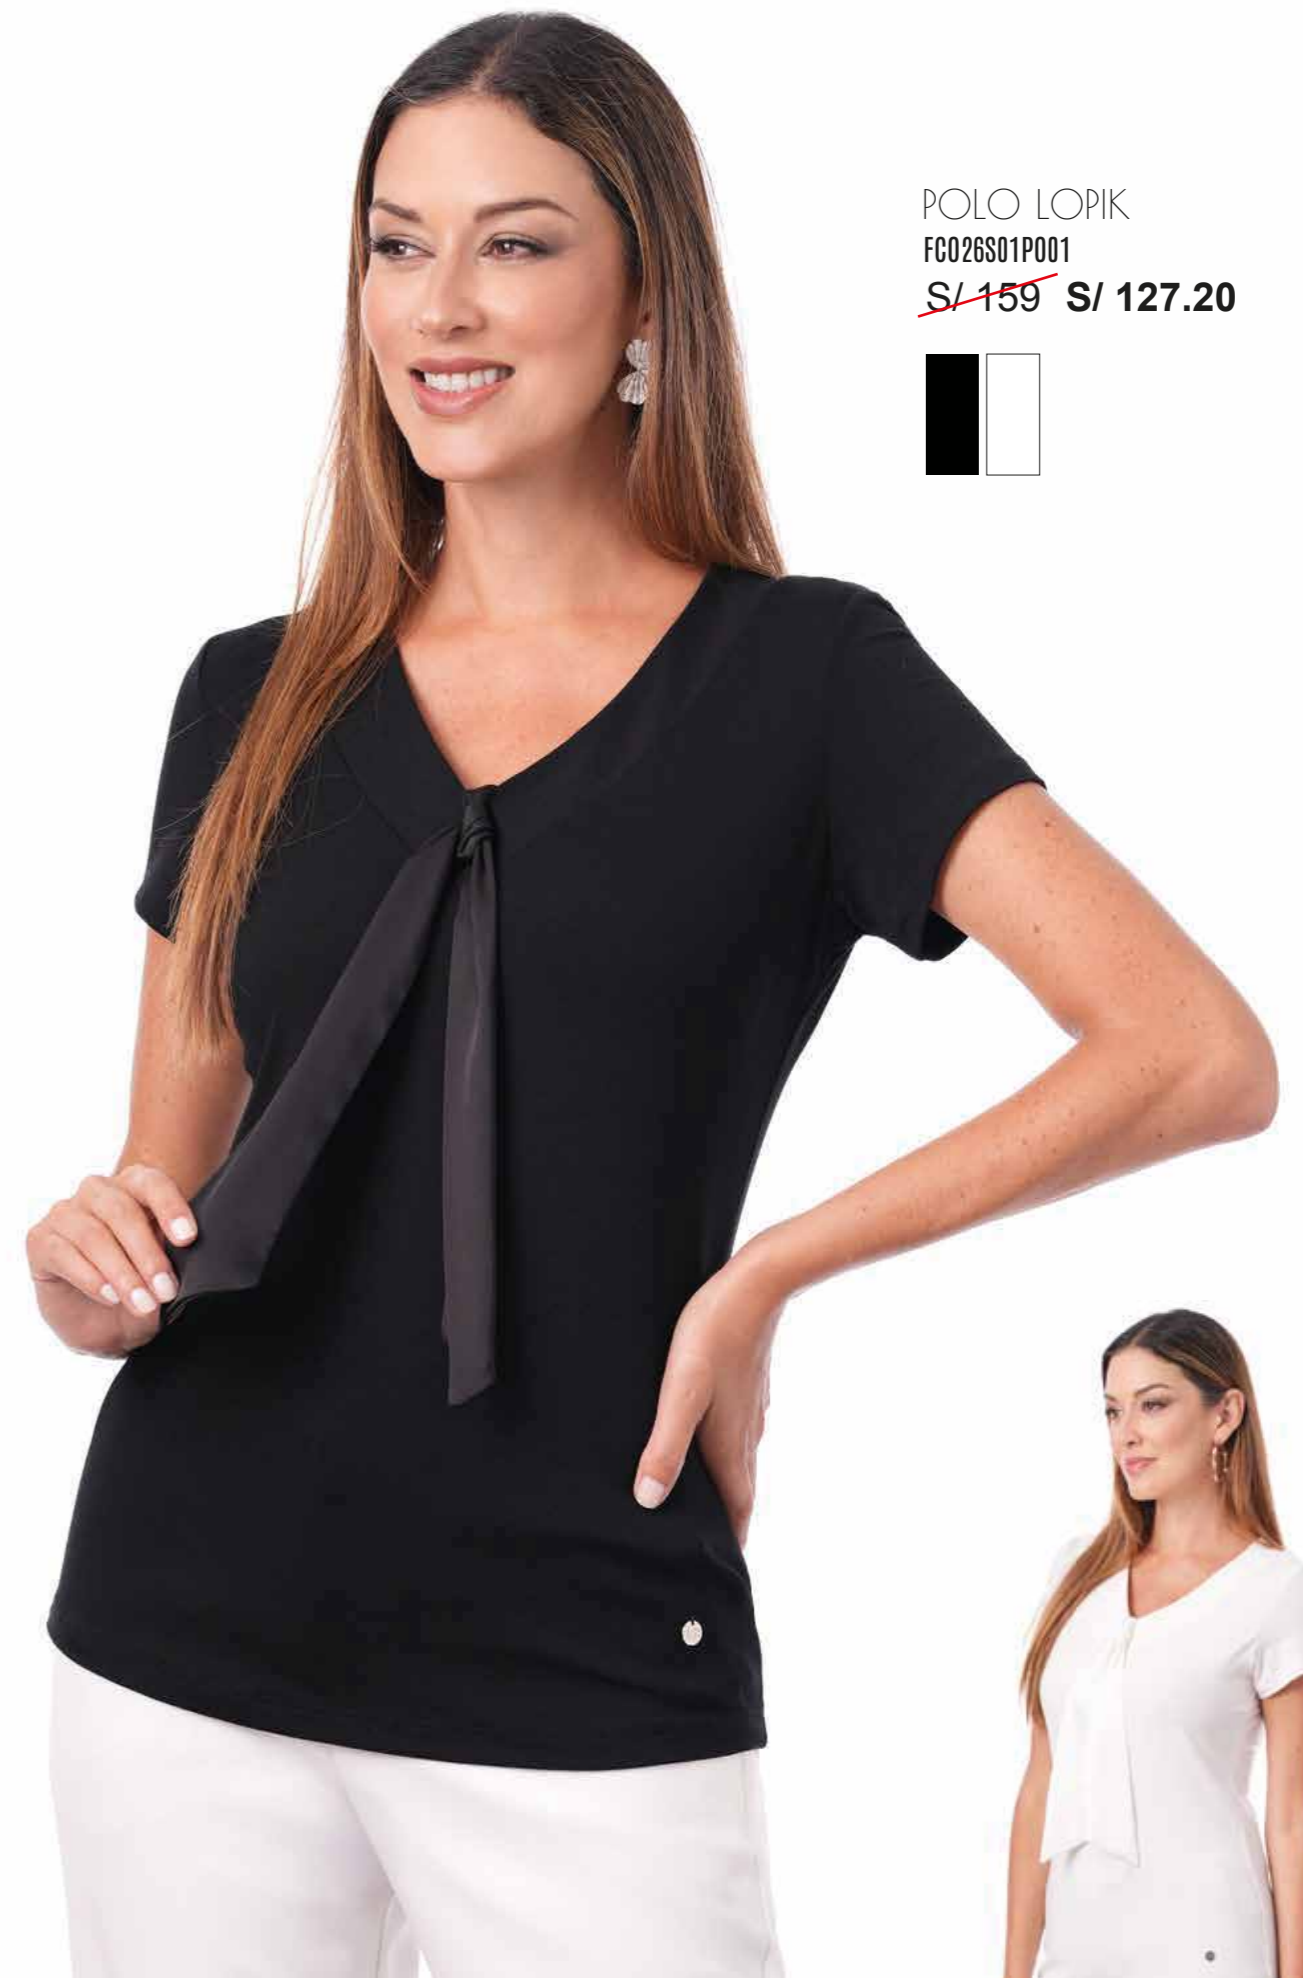

CARDIGAN LOCARNO
FCO26C05CM02
S/ 189

SACO LEGANE
FCO26C02SA01
S/ 399

POLOS

POLO LOPIK
FC026S01P001
~~S/ 159~~ S/ 127.20

POLO ALGHERO
FC026C07P002
S/ 199

POLO NASHVILLE
 FC026A02P001
~~SI/ 159~~ SI/ 127.20

POLO TEVISO
FG026S04P001
~~S/ 159~~ S/127.20